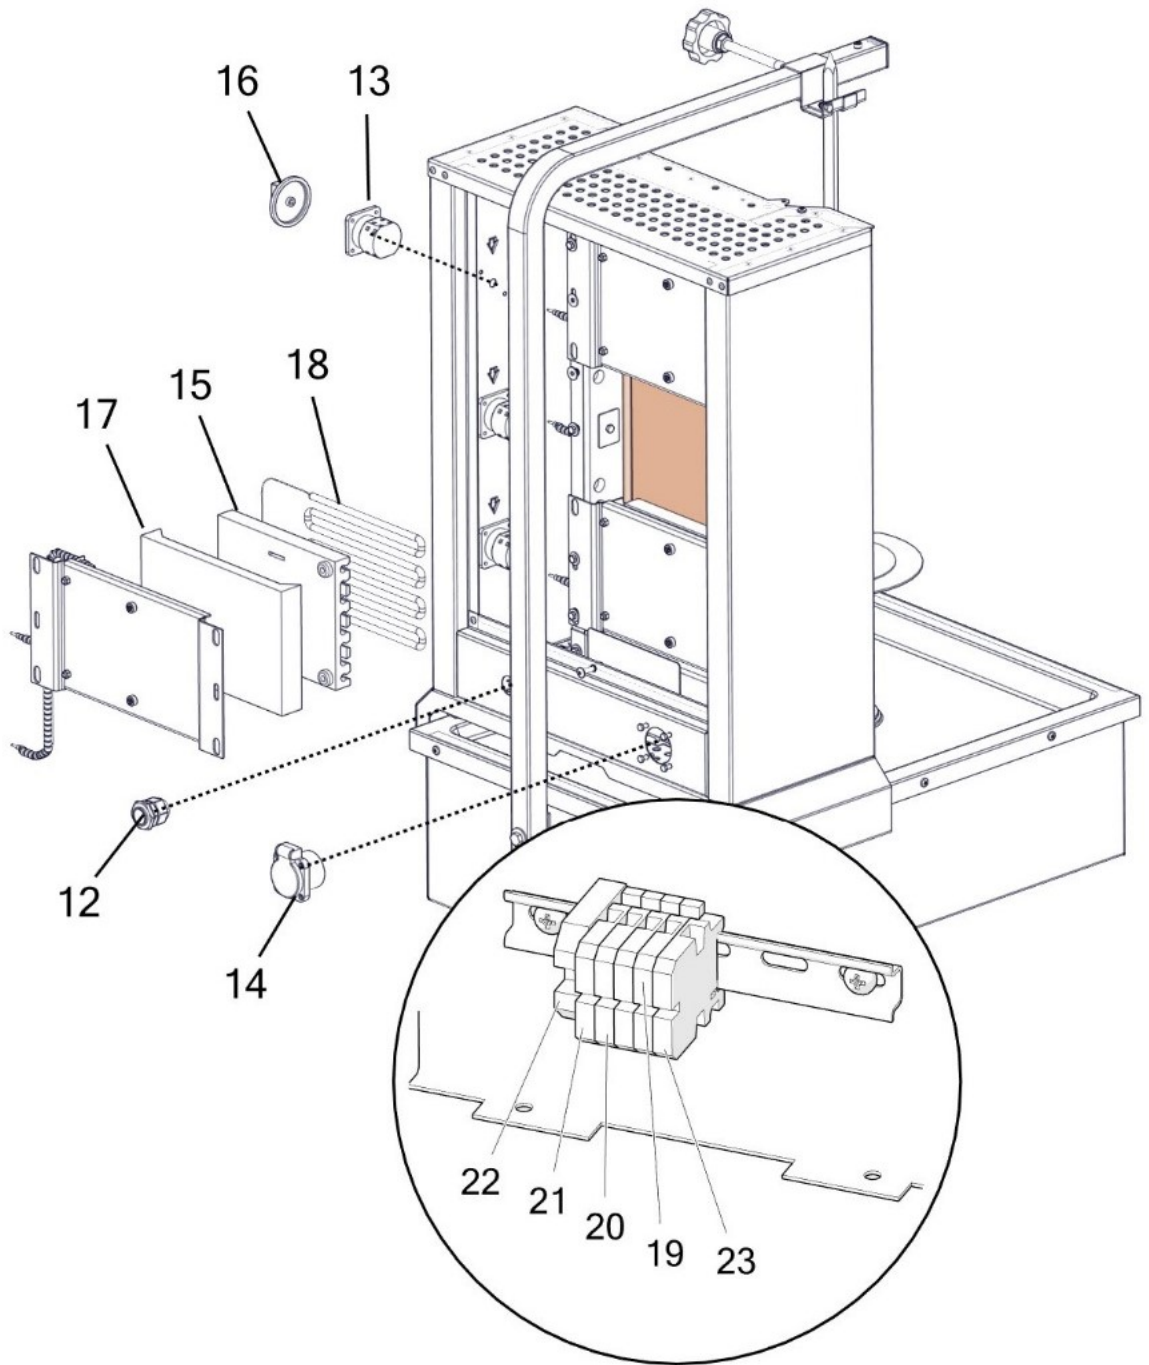

# IX- SPARE PART LIST

1	M008129	Drawer
2 (For 3 Burner)	M009145	Skewer Group
2 ( For 4 Burner )	M009901	Skewer Group
2 ( For 5 Burner )	M009184	Skewer Group
3	M010578	Keeper Part
4	P001474	Plastic Cable – Grey - PG9
5	P011766	1/0/2 Bacalit Button
6	P011779	Feeding Cable 3x0,75 Cable
7	P011783	Mirror
8	P018422	Oil Tap
9	P018430	Mirror
10	P018418	M12 Screw - L:27
11	P028445	M12 SS SCREW (DIN 936)
12	P000177	PG16 - PLASTIC CABLE
13	P006575	Paco Switch
14	P006630	Plug
15	P007156	Resistance Stone
16	P007514	Button D52
17	P025452	30mm isolation
18	P025478	Resistance
19	P006659	conductor connection apparatus - grey
20	P006666	conductor connection apparatus - blue
21	P006667	conductor connection apparatus – yellow and green
22	P006679	Clemens - Grey
23	P027803	Clemens Tap - Gray
24	M010632	Flange
25	P020528	Bottom Part
26	P022110	Spring Part
27	P055200	Hub
28	P026412	Roller
29	P960516	M5x16 SS Screw
30	P015344	Crouzet Motor
31	P017794	Coupling Rubber
32	P018259	Coupling
33	P640616	M6x16 Part
34	M010576	Skewer Lock Mechanism
35 (For 3 Burner)	M011171	Profil
35 ( For 4 Burner )	M011172	Profil
35 ( For 5 Burner )	M011173	Profil
36	M011841	M5 WELDING WITH BUTTERFLY BOLT
37	P025524	BSB 18 M 6 VOLAN HANDLE
38	P013257	Pipe Tap
39	P950508	M5x08 SS Screw
40	P003123	Motor Socket
41	P003125	Feeding Part
42 (For 3 Burner)	M012992	Left Wing
42 (For 4 Burner)	M012995	Left Wing
42 (For 5 Burner)	M012998	Left Wing
43 (For 3 Burner)	M012991	Right Wing
43 (For 4 Burner)	M012994	Right Wing
43 (For 5 Burner)	M012997	Right Wing
44	P036533	Wing Part