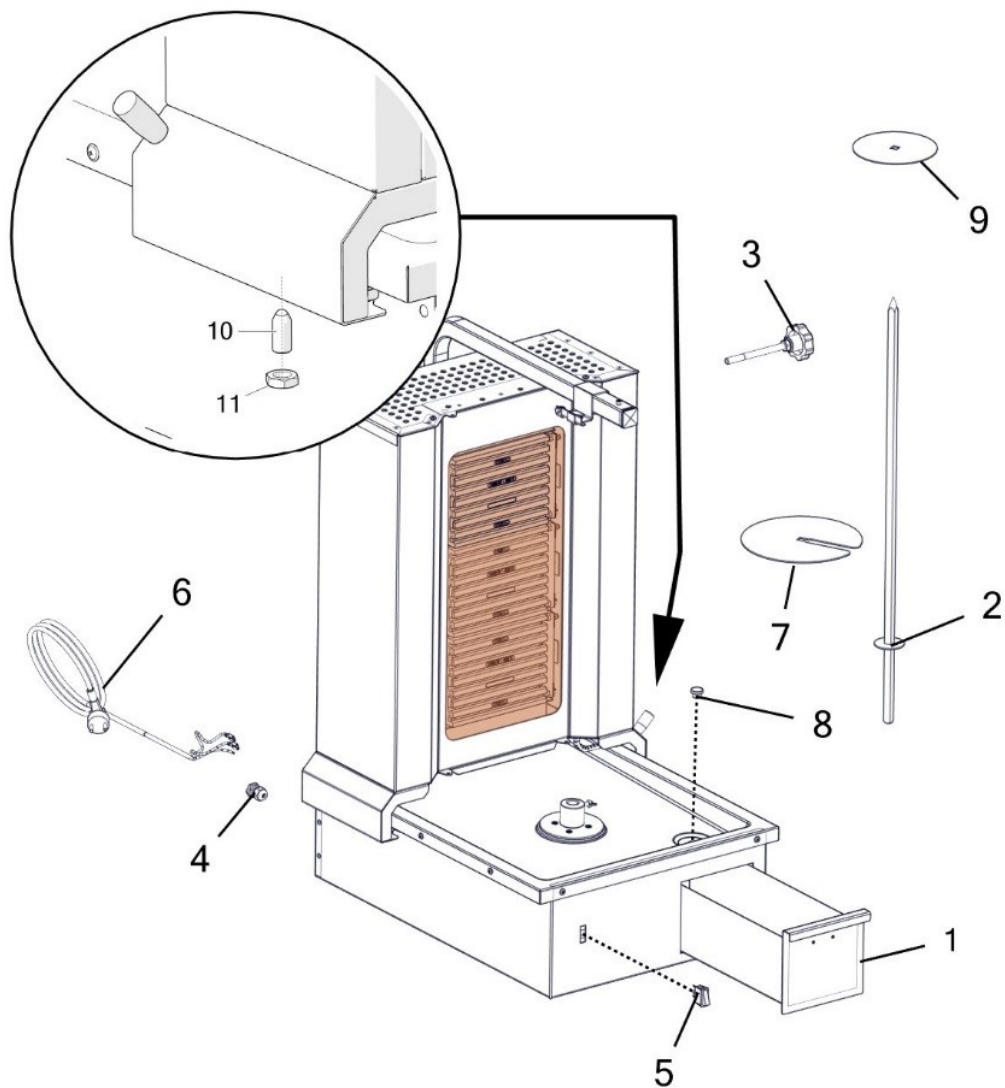

# IX- SPARE PART LIST

1	M008129	Drawer
2 (For 3 Burner)	M009145	Skewer Group
2 ( For 4 Burner )	M009901	Skewer Group
2 ( For 5 Burner )	M009184	Skewer Group
3	M010578	Keeper Part
4	P001474	Plastic Cable – Grey - PG9
5	P011766	1/0/2 Bacalit Button
6	P011779	Feeding Cable 3x0,75 Cable
7	P011783	Mirror
8	P018422	Oil Tap
9	P018430	Mirror
10	P018418	M12 Screw - L:27
11	P028445	M12 SS SCREW (DIN 936)
12	P000177	PG16 - PLASTIC CABLE
13	P006575	Paco Switch
14	P006630	Plug
15	P007156	Resistance Stone
16	P007514	Button D52
17	P025452	30mm isolation
18	P025478	Resistance
19	P006659	conductor connection apparatus - grey
20	P006666	conductor connection apparatus - blue
21	P006667	conductor connection apparatus – yellow and green
22	P006679	Clemens - Grey
23	P027803	Clemens Tap - Gray
24	M010632	Flange
25	P020528	Bottom Part
26	P022110	Spring Part
27	P055200	Hub
28	P026412	Roller
29	P960516	M5x16 SS Screw
30	P015344	Crouzet Motor
31	P017794	Coupling Rubber
32	P018259	Coupling
33	P640616	M6x16 Part
34	M010576	Skewer Lock Mechanism
35 (For 3 Burner)	M011171	Profil
35 ( For 4 Burner )	M011172	Profil
35 ( For 5 Burner )	M011173	Profil
36	M011841	M5 WELDING WITH BUTTERFLY BOLT
37	P025524	BSB 18 M 6 VOLAN HANDLE
38	P013257	Pipe Tap
39	P950508	M5x08 SS Screw
40	P003123	Motor Socket
41	P003125	Feeding Part
42 (For 3 Burner)	M012992	Left Wing
42 (For 4 Burner)	M012995	Left Wing
42 (For 5 Burner)	M012998	Left Wing
43 (For 3 Burner)	M012991	Right Wing
43 (For 4 Burner)	M012994	Right Wing
43 (For 5 Burner)	M012997	Right Wing
44	P036533	Wing Part