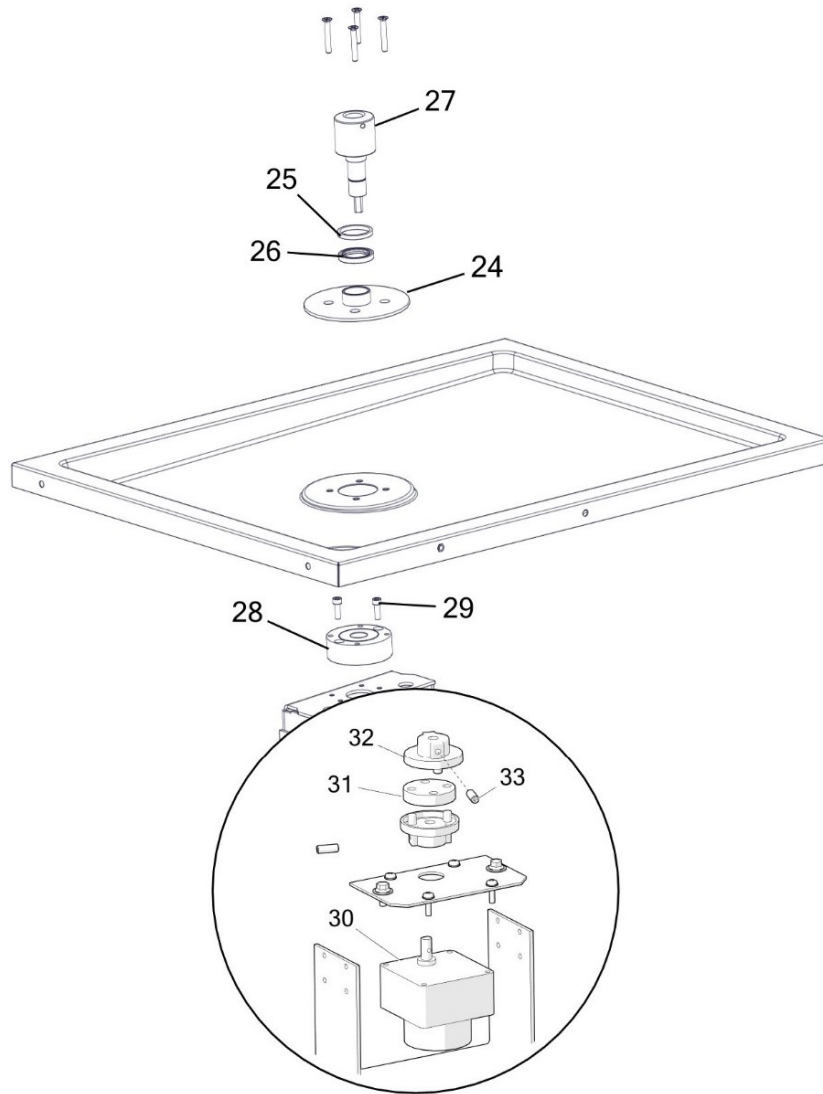

# IX- SPARE PART LIST

1	M008129	Drawer
2 (For 3 Burner)	M009145	Skewer Group
2 ( For 4 Burner )	M009901	Skewer Group
2 ( For 5 Burner )	M009184	Skewer Group
3	M010578	Keeper Part
4	P001474	Plastic Cable – Grey - PG9
5	P011766	1/0/2 Bacalit Button
6	P011779	Feeding Cable 3x0,75 Cable
7	P011783	Mirror
8	P018422	Oil Tap
9	P018430	Mirror
10	P018418	M12 Screw - L:27
11	P028445	M12 SS SCREW (DIN 936)
12	P000177	PG16 - PLASTIC CABLE
13	P006575	Paco Switch
14	P006630	Plug
15	P007156	Resistance Stone
16	P007514	Button D52
17	P025452	30mm isolation
18	P025478	Resistance
19	P006659	conductor connection apparatus - grey
20	P006666	conductor connection apparatus - blue
21	P006667	conductor connection apparatus – yellow and green
22	P006679	Clemens - Grey
23	P027803	Clemens Tap - Gray
24	M010632	Flange
25	P020528	Bottom Part
26	P022110	Spring Part
27	P055200	Hub
28	P026412	Roller
29	P960516	M5x16 SS Screw
30	P015344	Crouzet Motor
31	P017794	Coupling Rubber
32	P018259	Coupling
33	P640616	M6x16 Part
34	M010576	Skewer Lock Mechanism
35 (For 3 Burner)	M011171	Profil
35 ( For 4 Burner )	M011172	Profil
35 ( For 5 Burner )	M011173	Profil
36	M011841	M5 WELDING WITH BUTTERFLY BOLT
37	P025524	BSB 18 M 6 VOLAN HANDLE
38	P013257	Pipe Tap
39	P950508	M5x08 SS Screw
40	P003123	Motor Socket
41	P003125	Feeding Part
42 (For 3 Burner)	M012992	Left Wing
42 (For 4 Burner)	M012995	Left Wing
42 (For 5 Burner)	M012998	Left Wing
43 (For 3 Burner)	M012991	Right Wing
43 (For 4 Burner)	M012994	Right Wing
43 (For 5 Burner)	M012997	Right Wing
44	P036533	Wing Part